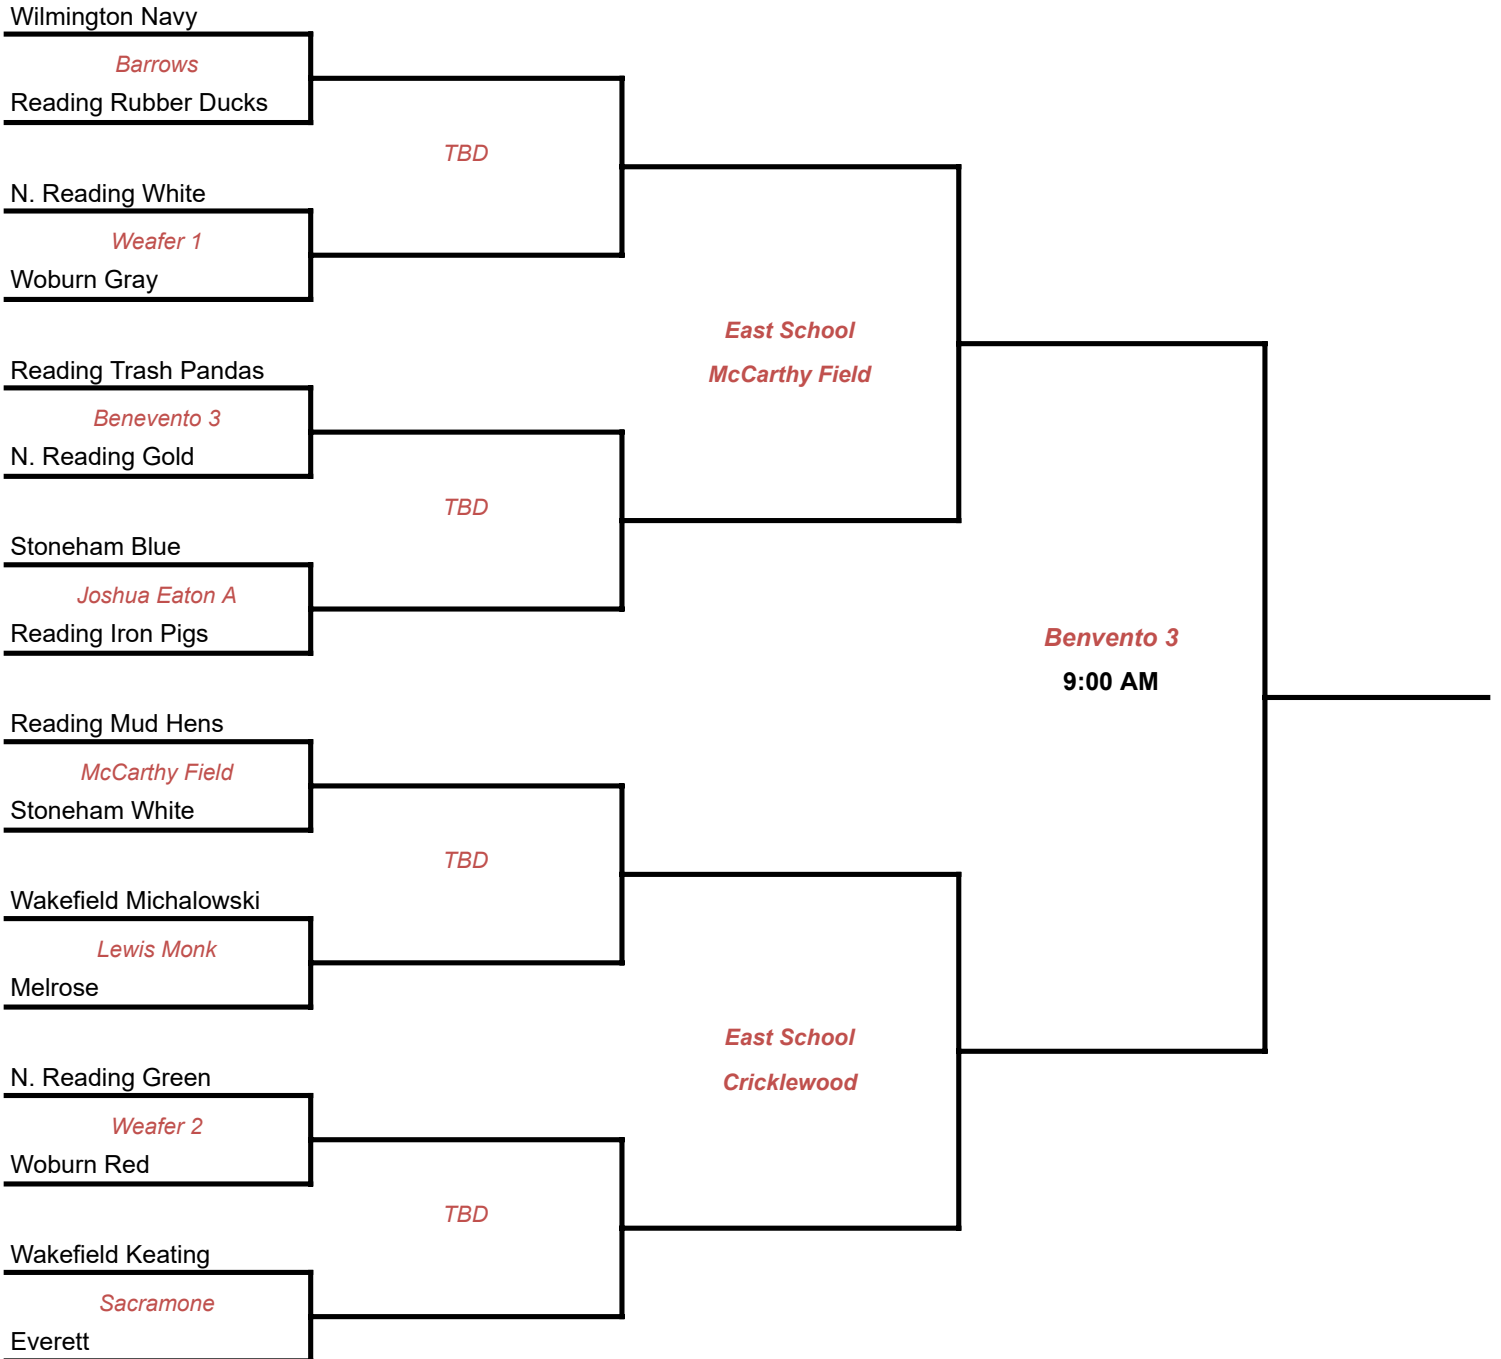

Jimmy Fund **Playoffs July 27 - August 3**

	<u>Division:</u>	<u>7/8's</u>	<u>9/10's</u>	<u>11/12's</u>
Rotating batting order used		Yes	Yes	Yes
dropped third strike		No	No	Yes
runners can only score on a walk or hit ball		Yes	No	No
6 run limit per inning (not including last inning)		Yes	No	No
10 run mercy rule in effect (after 4 innings)		No	Yes	Yes
shading notes difference from JF regular season				

Pitch count limit on any day is by League AGE of Player:

7 or 8 year olds	50
9 or 10 year olds	75
11 or 12 year olds	85

Rest needed depends on pitches thrown:

	Days rest
1-20 pitches	0
21-35 pitches	1
36-50 pitches	2
51-65 pitches	3
66 or more pitches	4

Jimmy Fund **Regular Season July 8 - July 26**

	<u>Division:</u>	<u>7/8's</u>	<u>9/10's</u>	<u>11/12's</u>
Rotating batting order used		Yes	Yes	Yes
dropped third strike		No	No	Yes
runners can only score on a walk or hit ball		Yes	No	No
6 run limit per inning (not including last inning)		Yes	Yes	Yes
10 run mercy rule in effect (after 4 innings)		No	No	No

2024

JIMMY FUND PLAYOFFS

7-8 Baseball

Saturday 7/27

10:00am

Monday 7/29

5:45pm

Wednesday 7/31

5:45pm

Saturday 8/3

A COIN TOSS at each game WILL DETERMINE HOME TEAM
UNLESS OTHERWISE NOTED, BOTTOM OF BRACKET IS HOST TEAM
STANDARD PITCHING RULES APPLY