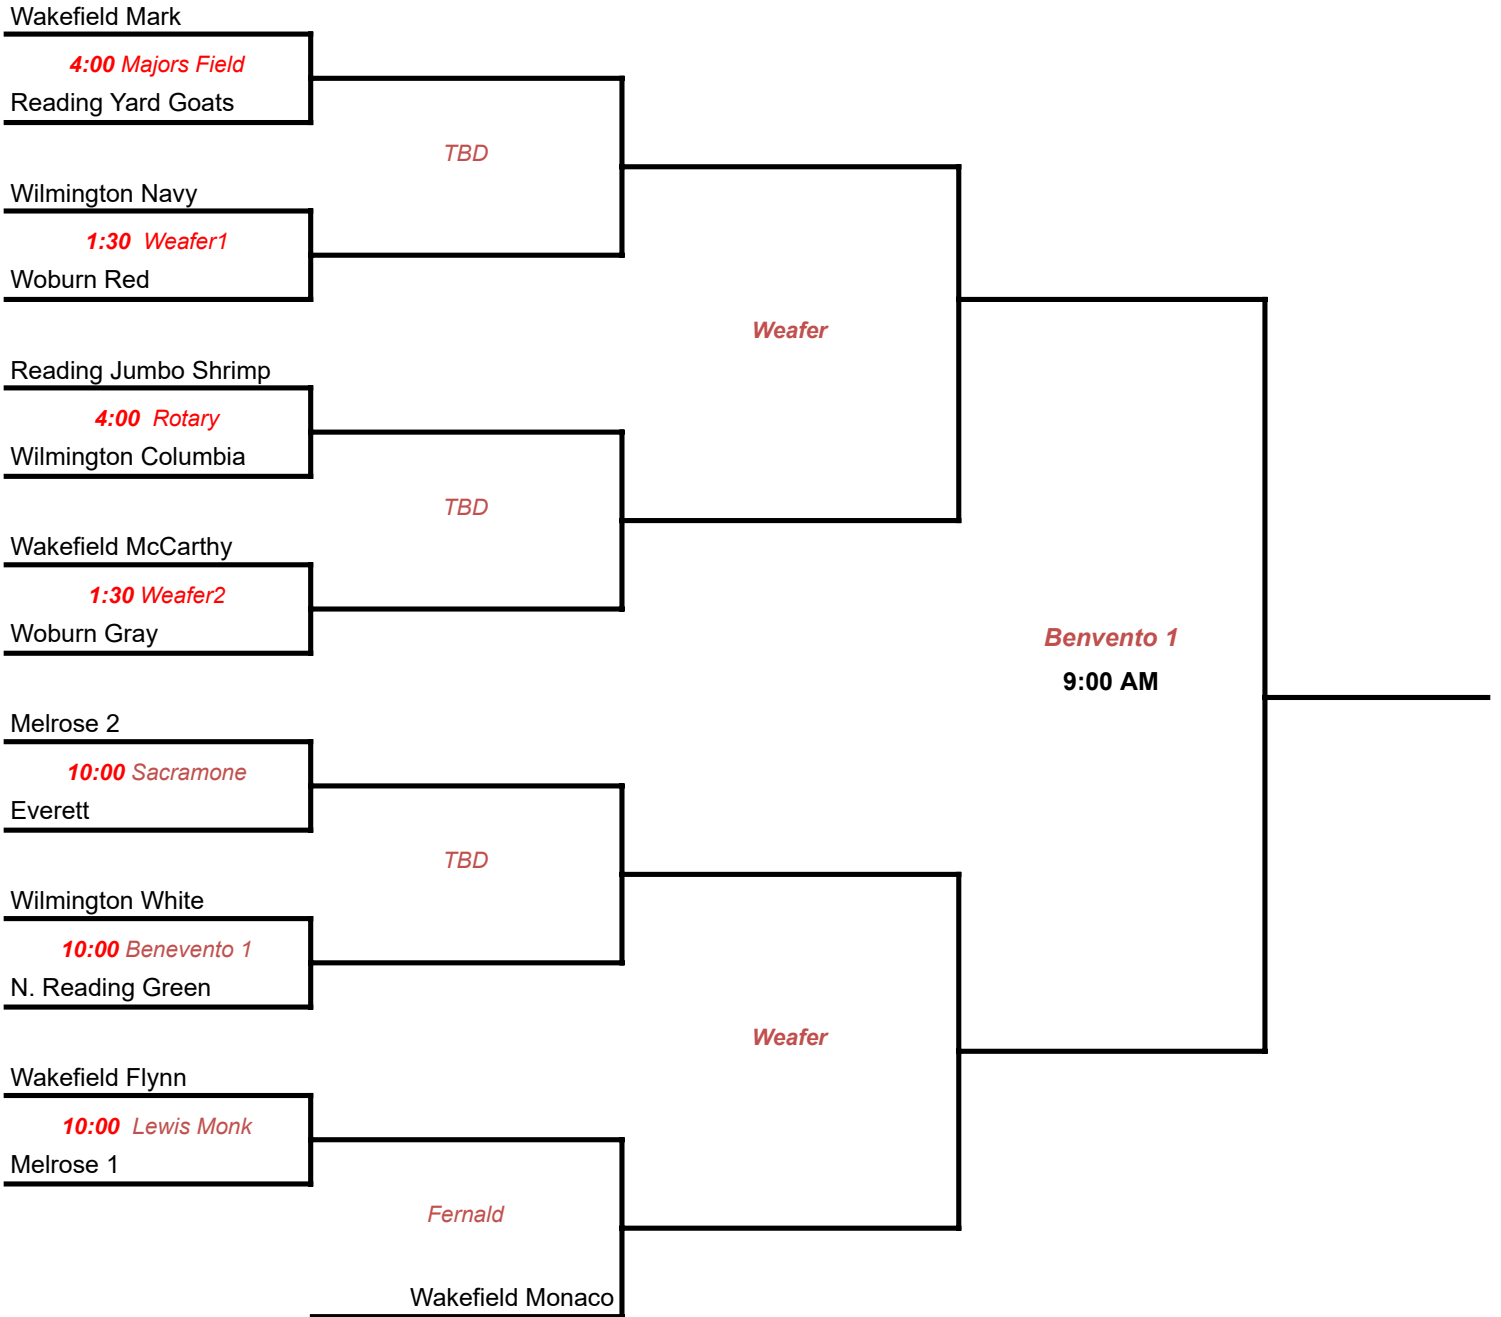

2024

JIMMY FUND PLAYOFFS

11-12 Baseball

Saturday 7/27

Monday 7/29

Wednesday 7/31

Saturday 8/3

5:45pm

5:45pm

A COIN TOSS at each game WILL DETERMINE HOME TEAM
UNLESS OTHERWISE NOTED, BOTTOM OF BRACKET IS HOST TEAM
STANDARD PITCHING RULES APPLY